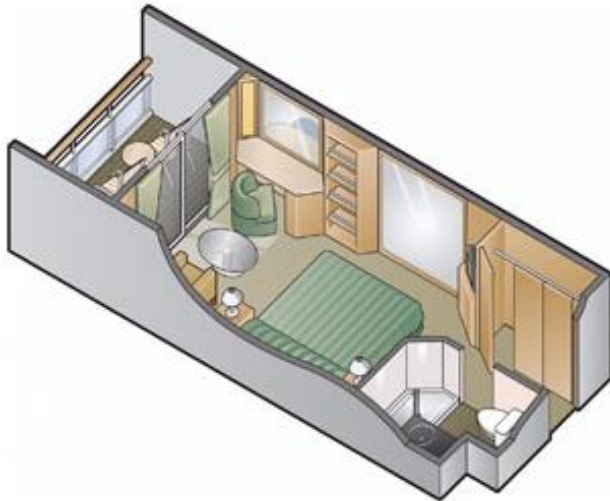

## Veranda Staterooms (cat. 2B and 2A)

**Stateroom: 170 sq. ft.**

**Veranda: 38 sq. ft.**

### Features:

- Floor-to-ceiling sliding glass doors
- Two beds convertible to queen-size
- Sitting area with sofa
- Interactive flat screen TV
- Vanity and hair dryer
- Individual safe
- Veranda

### All Staterooms Include:

- 24-hour room service
- Dual voltage 110/220 AC
- Reverie Dream Lite® mattress
- Complimentary use of bathrobes
- 100% cotton linens and towels
- Plush down comforter and pillows
- Complimentary beach towel service
- Interactive television system
  - View and select shore excursions
  - Order room service
  - Watch movies\*
- Plentiful storage space in your bathroom and wardrobe
- Bathroom accessories
- Complimentary tote bag
- Laundry service\*
- Mini-bar\*